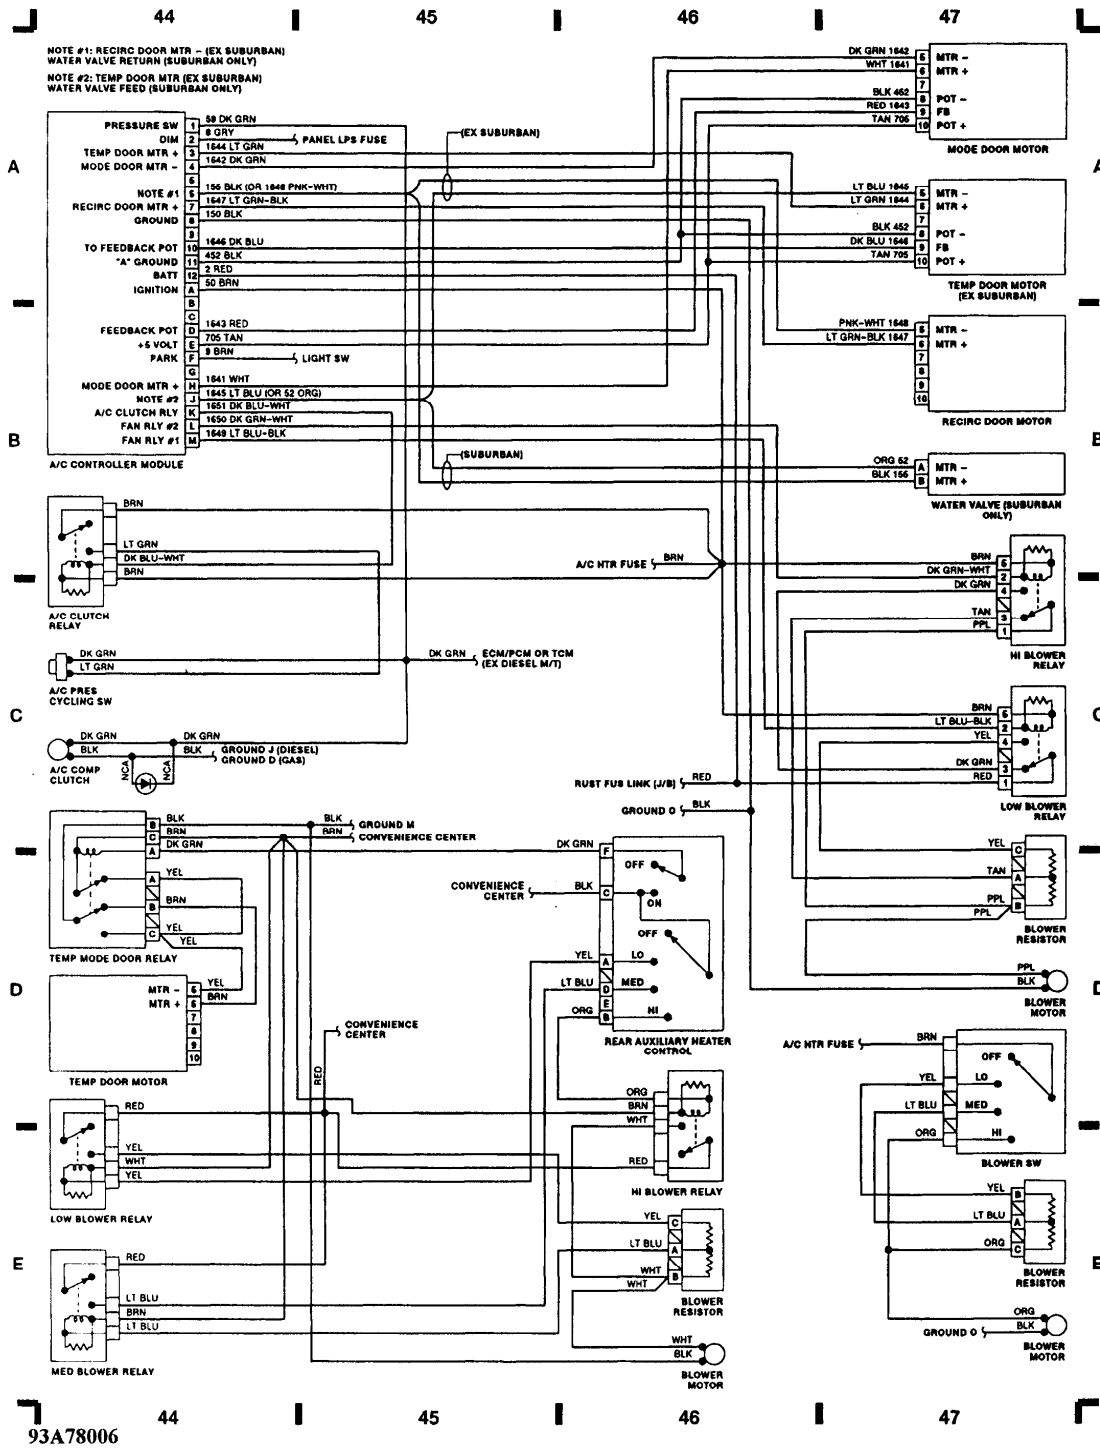

1993 Chevrolet Pickup C1500

Fig. 12: A/C Controller Module, A/C Relays (Grids 44-47)

93A78006